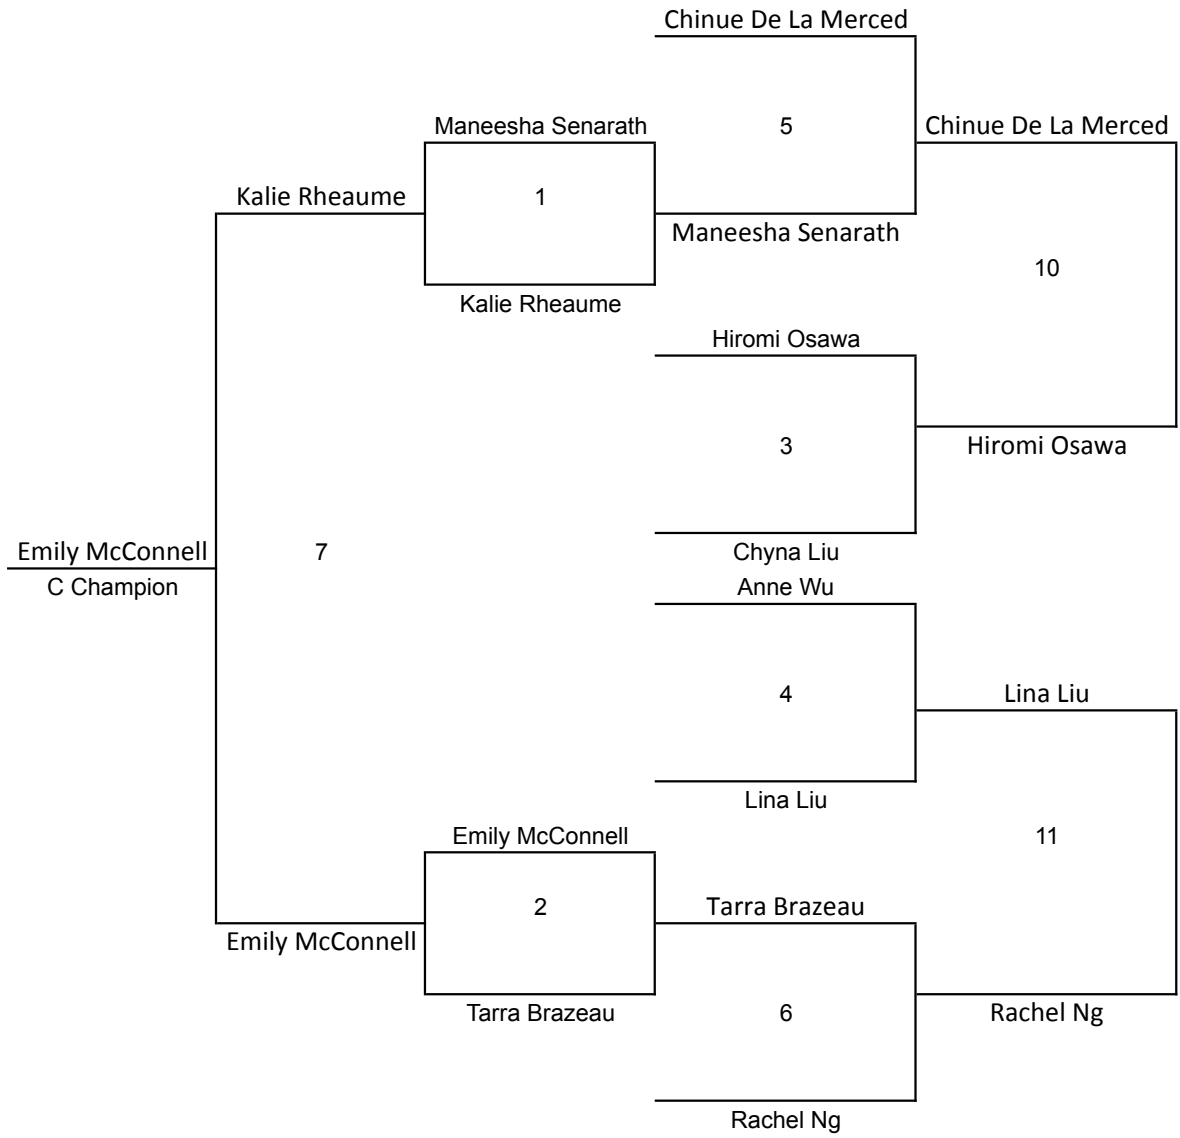

Women's Singles Luero Open 2014 (B)

rackets after RR Play)